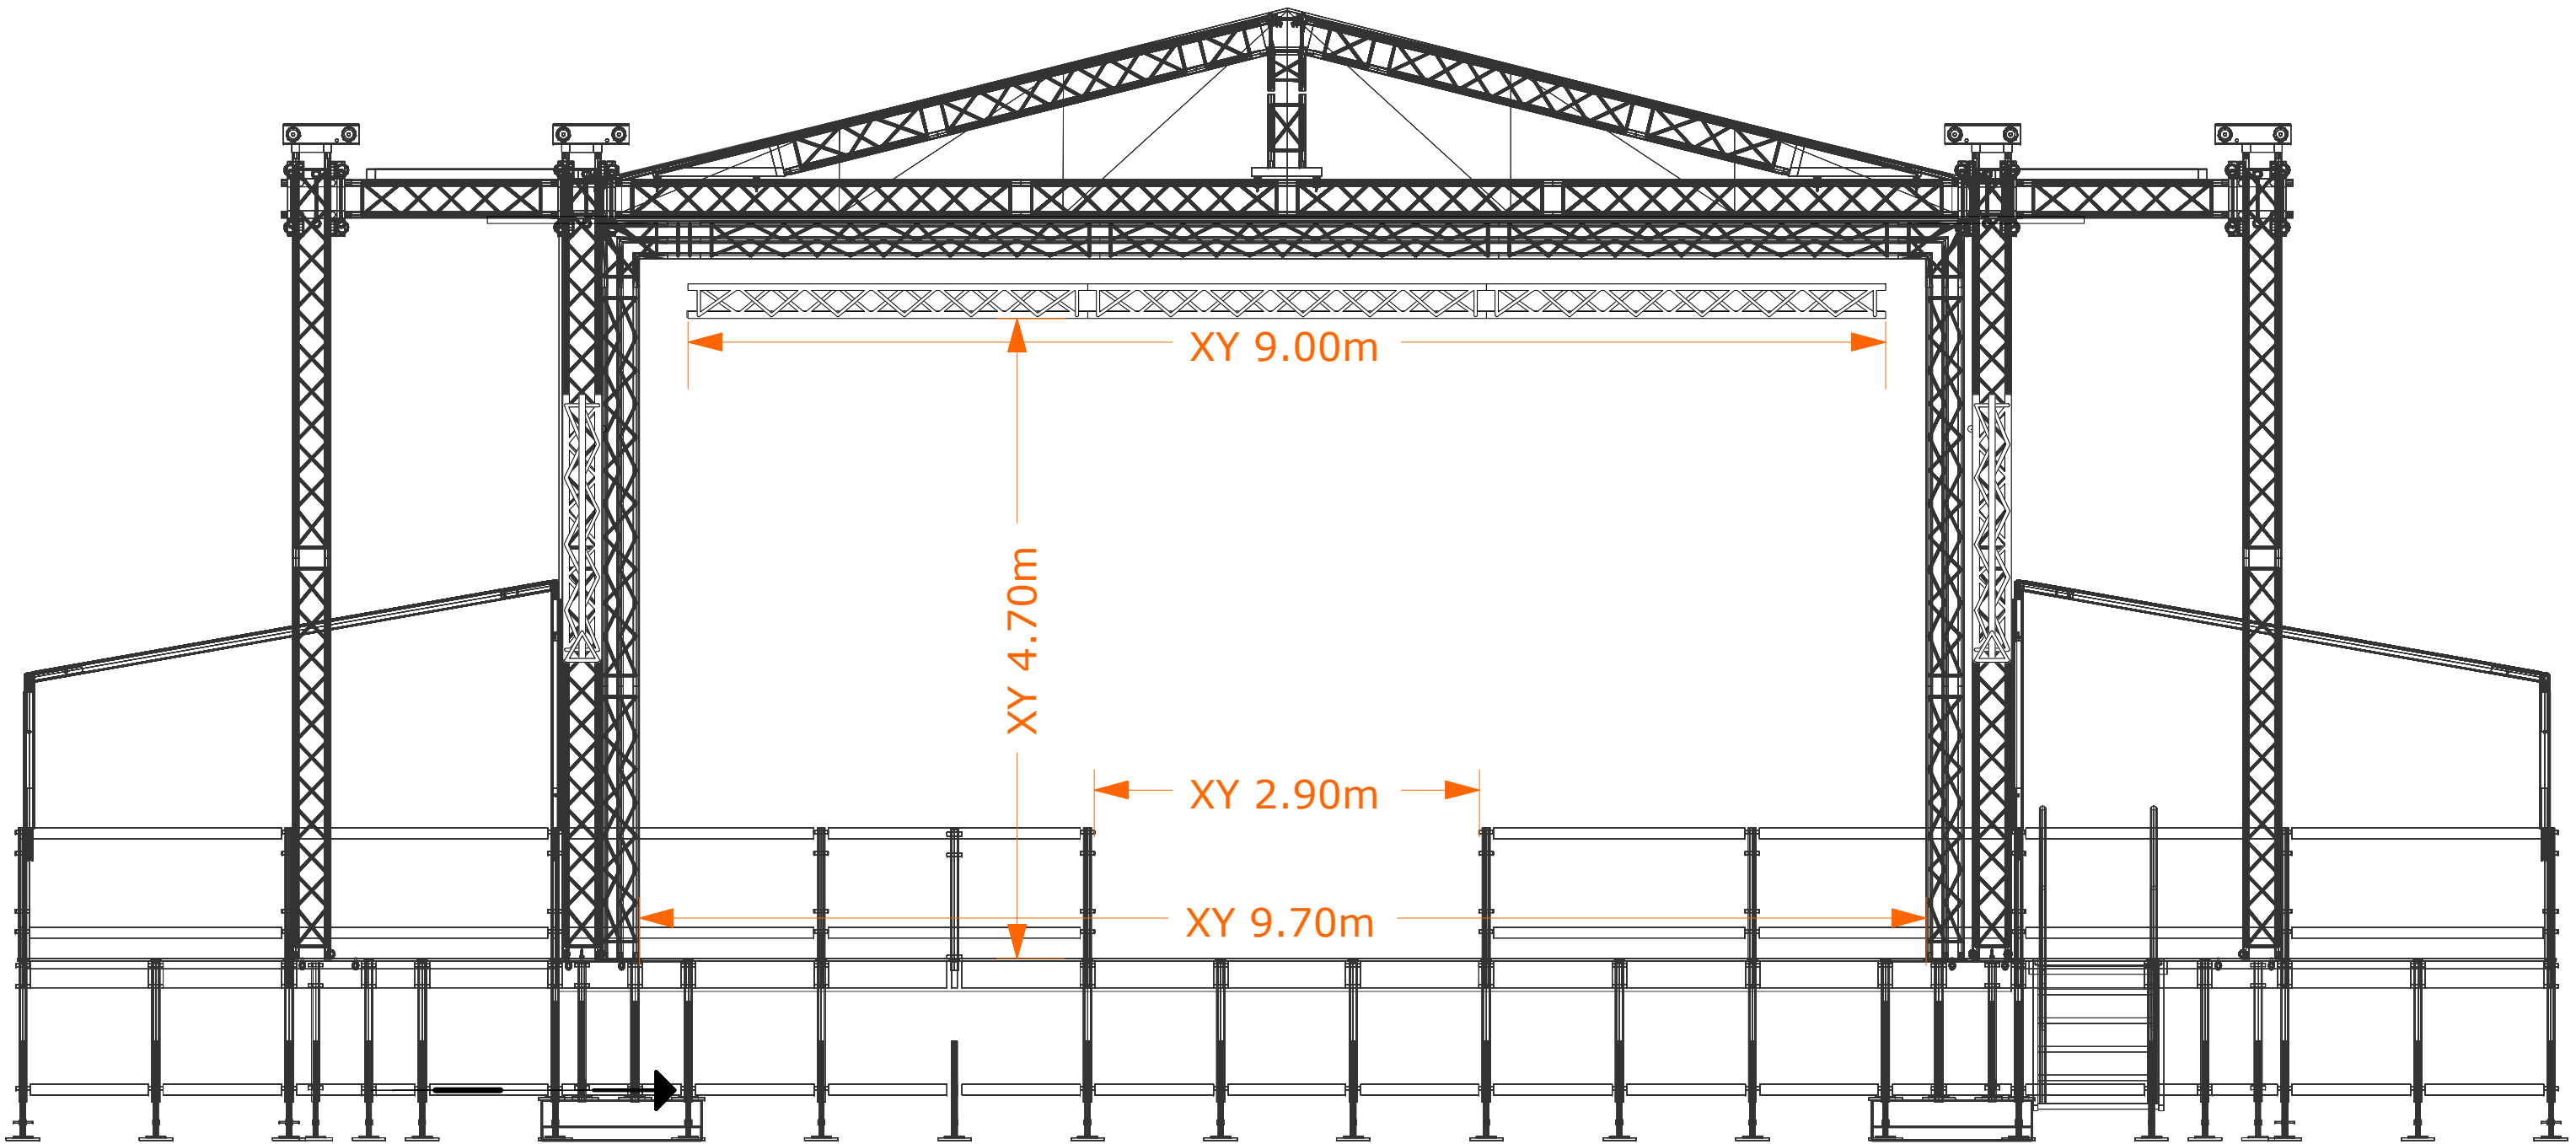

FRONT VIEW

Legend Symbol Name Count Mode	NOTES	VENUE RULLEN	DATE	PROJECT Samsø Festival 2025	DESIGN
		MANAGER - CONTACT	SCALE NTS		
			VERSION v2		